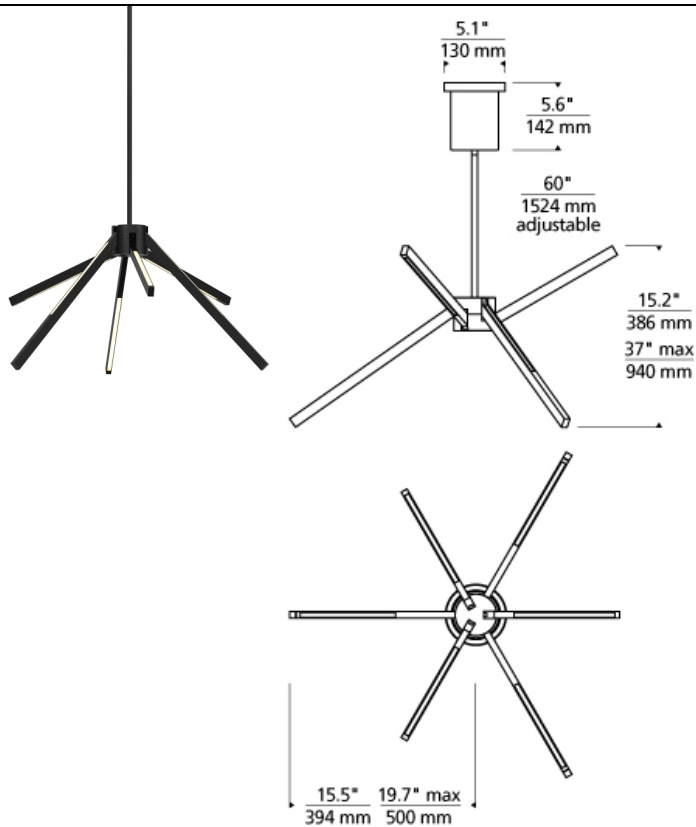

## DESCRIPTION

The Aeon Mini Pendant by Tech Lighting is a dynamic geometric modern interpretation of tree branches that creates a playful motif in any space. Elongated arms feature direct and indirect light, and each can be moved up or down and pivoted for dramatic sculptural looks and lighting effects. The Aeon Mini scales at 24" in height and 36" in width making it ideal for home office lighting, bedroom lighting and dining room lighting. Match the Aeon pendant to your precise taste by choosing from one of three on-trend finishes. The Aeon pendant can carry into other areas of your space as this collection is available as a linear, wall sconce and flush mount. The integrated LED lamp is fully dimmable to create the desired ambiance using a low-voltage ELV or Triac dimmer. Includes 120-277 volt universal 50 watt, 2384 delivered lumen, 3000K LED linear module. Dimmable with low-voltage electronic, triac, or 0-10v dimmer. Fixture provided with 36 inches of variable rigid stems in coordinating finish (includes one 12 inch & two 24 inch stems). Can be installed on a sloped ceiling up to 45°.

## INSTALLATION

This product can mount to either a 4" square electrical box with round plaster ring or an octagon electrical box.

## WEIGHT

6.0-6.5lb / 2.72-2.95kg ±

matte white

matte black

Pendant has arms that can pivot 135° (top tier arms pivoting upwards, bottom tier arms pivoting downwards).

700	AEONP
FIXTURE TYPE:	_____
JOB NAME:	_____
NOTES:	_____
	_____
	_____