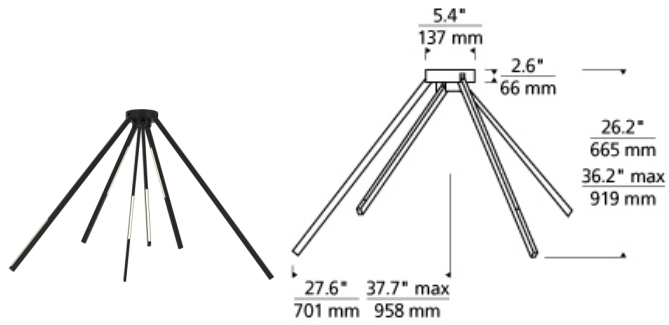

# Aeon Large Ceiling LED T20

## DESCRIPTION

The Aeon Flush mount by Tech Lighting is a dynamic modern interpretation of tree branches that creates a playful motif in any space. Elongated arms feature direct and indirect light for a dramatic sculptural look in residential or commercial lighting applications. This elongated flush mount is available in two distinct sizes, either size is ideal for conference room lighting, home office lighting and family room lighting. Match the Aeon Flush to your precise taste by choosing from one of two on-trend finishes. The Aeon can carry into other areas of your space as this collection is available as a pendant, wall sconce and linear suspension. The integrated LED lamp is fully dimmable to create the desired ambiance using a low-voltage ELV or Triac dimmer. Includes 120-277v universal 60 watt, 3360 delivered lumens, 3000K LED linear modules. Dimmable with low-voltage electronic, triac, or 0-10v dimmer.

## INSTALLATION

This product can mount to either a 4" square electrical box with round plaster ring or an octagonal electrical box (not included).

## WEIGHT

5.5-6lb / 2.49-2.72kg ±

matte white

matte black