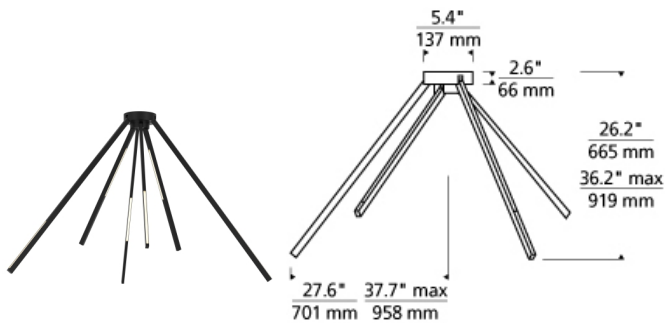

Aeon Large Ceiling LED T20

DESCRIPTION

The Aeon Flush mount by Tech Lighting is a dynamic modern interpretation of tree branches that creates a playful motif in any space. Elongated arms feature direct and indirect light for a dramatic sculptural look in residential or commercial lighting applications. This elongated flush mount is available in two distinct sizes, either size is ideal for conference room lighting, home office lighting and family room lighting. Match the Aeon Flush to your precise taste by choosing from one of two on-trend finishes. The Aeon can carry into other areas of your space as this collection is available as a pendant, wall sconce and linear suspension. The integrated LED lamp is fully dimmable to create the desired ambiance using a low-voltage ELV or Triac dimmer. Includes 120-277v universal 60 watt, 3360 delivered lumens, 3000K LED linear modules. Dimmable with low-voltage electronic, triac, or 0-10v dimmer.

INSTALLATION

This product can mount to either a 4" square electrical box with round plaster ring or an octagonal electrical box (not included).

WEIGHT

5.5-6lb / 2.49-2.72kg ±

matte white

matte black

ORDERING INFORMATION

700FMAEON	LENGTH (A)	FINISH	LAMP
	75 75"	B MATTE BLACK W MATTE WHITE	-LED930 LED 90 CRI 3000K 120V-277 UNV

Flushmounts have arms that can pivot 90° (parallel to the ceiling, pivoting downwards).

TECH LIGHTING®