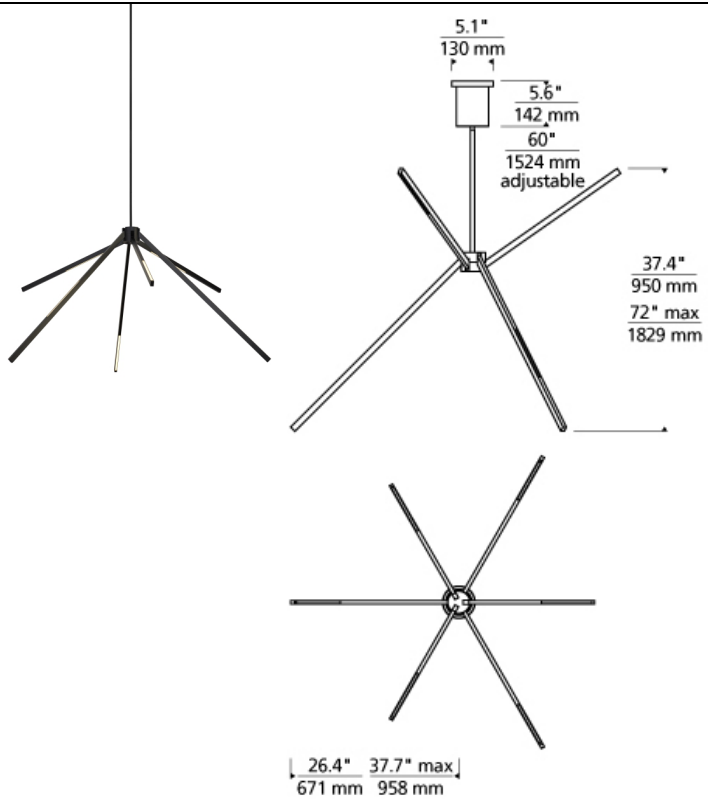

Aeon Grande Chandelier

LED T20

DESCRIPTION

The Aeon Chandelier by Tech Lighting is a dynamic modern interpretation of tree branches that creates a playful motif in any space. Elongated arms feature direct and indirect light for a dramatic sculptural look in residential or commercial linear lighting applications. This ultra-contemporary chandelier is ideal for dining room lighting, living room lighting and family room lighting. Match the Aeon chandelier to your precise taste by choosing from one of three on-trend finishes. The Aeon can carry into other areas of your space as this collection is available as a pendant, wall sconce, flush mount and liner suspension. The integrated LED lamp is fully dimmable to create the desired ambiance using a low-voltage ELV or Triac dimmer. Includes 120-277 volt universal 60 watt, 3360 delivered lumen, 3000K LED linear modules. Dimmable with low-voltage electronic, triac, or 0-10v dimmer. Fixture provided with 36 inches of variable rigid stems (includes one 12 inch & two 24 inch stems) in coordinating finish. Can be installed on a sloped ceiling up to 45°.

INSTALLATION

This product can mount to either a 4" square electrical box with round plaster ring or an octagon electrical box. Adaptable to a sloped ceiling application. Up to 42° slope.

WEIGHT

8.5-9lb / 3.86-4.08kg ±

ORDERING INFORMATION

700AEON FINISH

LAMP

B MATTE BLACK
W MATTE WHITE

-LED930 LED 90 CRI 3000K 120V-277 UNV

Chandelier has arms that can pivot 135° (top tier arms pivoting upwards, bottom tier arms pivoting downwards).