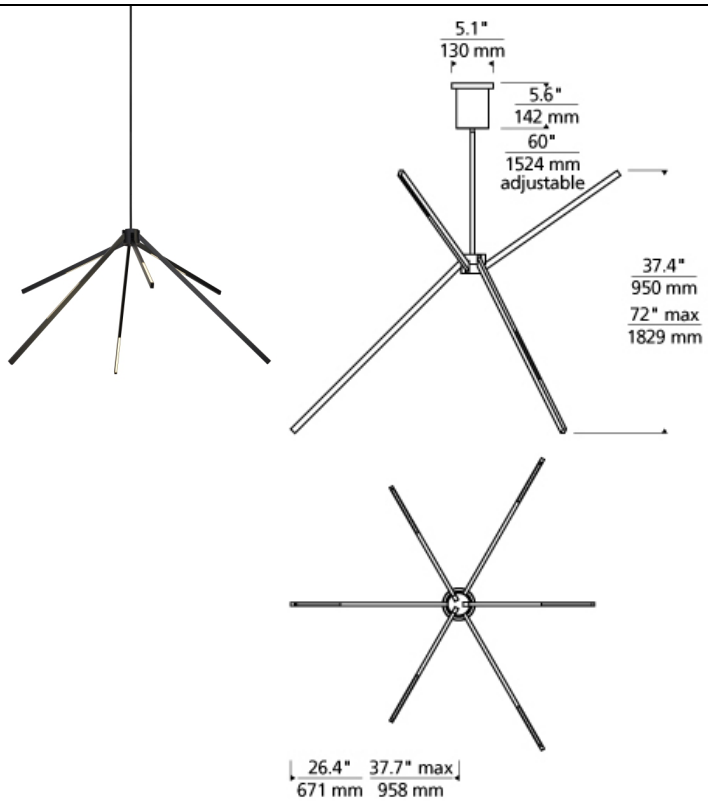

## DESCRIPTION

The Aeon Chandelier by Tech Lighting is a dynamic modern interpretation of tree branches that creates a playful motif in any space. Elongated arms feature direct and indirect light for a dramatic sculptural look in residential or commercial linear lighting applications. This ultra-contemporary chandelier is ideal for dining room lighting, living room lighting and family room lighting. Match the Aeon chandelier to your precise taste by choosing from one of three on-trend finishes. The Aeon can carry into other areas of your space as this collection is available as a pendant, wall sconce, flush mount and liner suspension. The integrated LED lamp is fully dimmable to create the desired ambiance using a low-voltage ELV or Triac dimmer. Includes 120-277 volt universal 60 watt, 3360 delivered lumen, 3000K LED linear modules. Dimmable with low-voltage electronic, triac, or 0-10v dimmer. Fixture provided with 36 inches of variable rigid stems in coordinating finish (includes one 12 inch & two 24 inch stems). Can be installed on a sloped ceiling up to 45°.

## INSTALLATION

This product can mount to either a 4" square electrical box with round plaster ring or an octagon electrical box. Adaptable to a sloped ceiling application. Up to 42° slope.

## WEIGHT

8.5-9lb / 3.86-4.08kg ±

## ORDERING INFORMATION

**700AEON** FINISH

LAMP

**B** MATTE BLACK  
**W** MATTE WHITE

-LED930 LED 90 CRI 3000K 120V-277 UNV

Chandelier has arms that can pivot 135° (top tier arms pivoting upwards, bottom tier arms pivoting downwards).