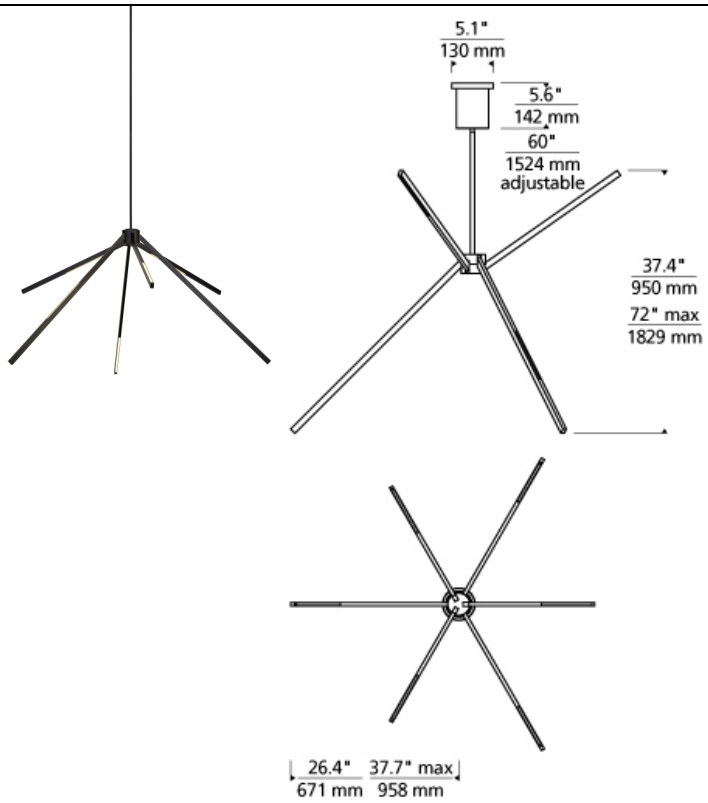

Aeon Grande LED

DESCRIPTION

The Aeon Chandelier by Tech Lighting is a dynamic modern interpretation of tree branches that creates a playful motif in any space. Elongated arms feature direct and indirect light for a dramatic sculptural look in residential or commercial linear lighting applications. This ultra-contemporary chandelier is ideal for dining room lighting, living room lighting and family room lighting. Match the Aeon chandelier to your precise taste by choosing from one of three on-trend finishes. The Aeon can carry into other areas of your space as this collection is available as a pendant, wall sconce, flush mount and liner suspension. The integrated LED lamp is fully dimmable to create the desired ambiance using a low-voltage ELV or Triac dimmer. Includes 120-277 volt universal 60 watt, 3360 delivered lumen, 3000K LED linear modules. Dimmable with low-voltage electronic, triac, or 0-10v dimmer. Fixture provided with 36 inches of variable rigid stems in coordinating finish (includes one 12 inch & two 24 inch stems). Can be installed on a sloped ceiling up to 45°.

INSTALLATION

This product can mount to either a 4" square electrical box with round plaster ring or an octagon electrical box. Adaptable to a sloped ceiling application. Up to 42° slope.

WEIGHT

8.5-9lb / 3.86-4.08kg ±

ORDERING INFORMATION

700AEON FINISH

LAMP

B MATTE BLACK
W MATTE WHITE

-LED930 LED 90 CRI 3000K 120V-277 UNV

Chandelier has arms that can pivot 135° (top tier arms pivoting upwards, bottom tier arms pivoting downwards).