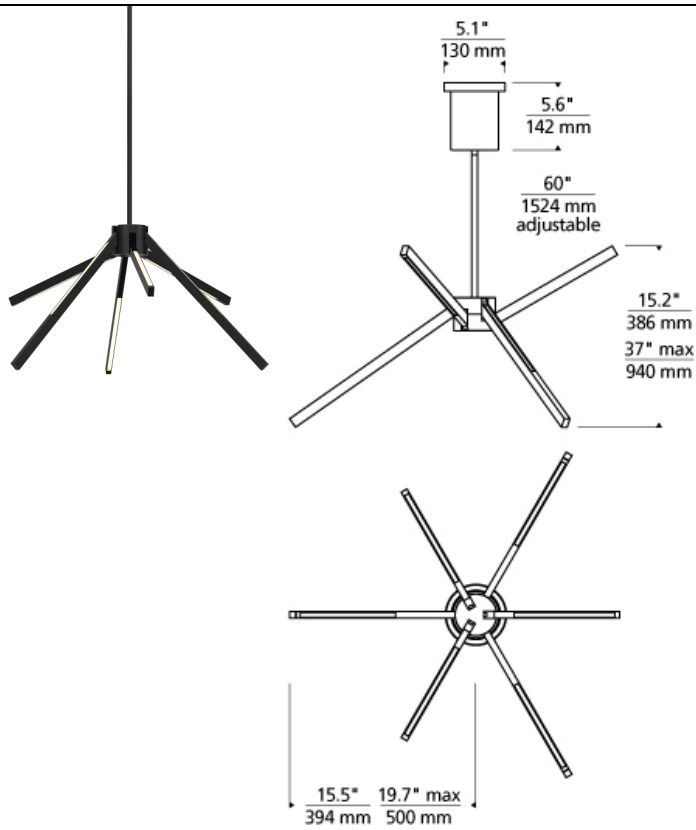

Aeon Chandelier LED T20

DESCRIPTION

The Aeon Mini Pendant by Tech Lighting is a dynamic geometric modern interpretation of tree branches that creates a playful motif in any space. Elongated arms feature direct and indirect light, and each can be moved up or down and pivoted for dramatic sculptural looks and lighting effects. The Aeon Mini scales at 24" in height and 36" in width making it ideal for home office lighting, bedroom lighting and dining room lighting. Match the Aeon pendant to your precise taste by choosing from one of three on-trend finishes. The Aeon pendant can carry into other areas of your space as this collection is available as a linear, wall sconce and flush mount. The integrated LED lamp is fully dimmable to create the desired ambiance using a low-voltage ELV or Triac dimmer. Includes 120-277 volt universal 50 watt, 2384 delivered lumen, 3000K LED linear module. Dimmable with low-voltage electronic, triac, or 0-10v dimmer. Fixture provided with 36 inches of variable rigid stems (includes one 12 inch & two 24 inch stems) in coordinating finish. Can be installed on a sloped ceiling up to 45°.

INSTALLATION

This product can mount to either a 4" square electrical box with round plaster ring or an octagon electrical box.

WEIGHT

6.0-6.5lb / 2.72-2.95kg ±

ORDERING INFORMATION

700 SYSTEM	AEONP	FINISH	LAMP
TD	LINE-VOLTAGE PENDANTS/SUSPENSION	MATTE BLACK MATTE WHITE	B MATTE BLACK W MATTE WHITE
			-LED930 INTEGRATED LED 90 CRI 3000K 120V

Pendant has arms that can pivot 135° (top tier arms pivoting upwards, bottom tier arms pivoting downwards).

700 ____ AEONP _____

FIXTURE TYPE: _____

JOB NAME: _____

NOTES: _____
