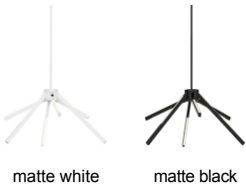

Aeon Chandelier LED T20

DESCRIPTION

The Aeon Mini Pendant by Tech Lighting is a dynamic geometric modern interpretation of tree branches that creates a playful motif in any space. Elongated arms feature direct and indirect light, and each can be moved up or down and pivoted for dramatic sculptural looks and lighting effects. The Aeon Mini scales at 24" in height and 36" in width making it ideal for home office lighting, bedroom lighting and dining room lighting. Match the Aeon pendant to your precise taste by choosing from one of three on-trend finishes. The Aeon pendant can carry into other areas of your space as this collection is available as a linear, wall sconce and flush mount. The integrated LED lamp is fully dimmable to create the desired ambiance using a low-voltage ELV or Triac dimmer. Includes 120-277 volt universal 50 watt, 2384 delivered lumen, 3000K LED linear module. Dimmable with low-voltage electronic, triac, or 0-10v dimmer. Fixture provided with 36 inches of variable rigid stems (includes one 12 inch & two 24 inch stems) in coordinating finish. Can be installed on a sloped ceiling up to 45°.

INSTALLATION

This product can mount to either a 4" square electrical box with round plaster ring or an octagon electrical box.

WEIGHT

6.0-6.5lb / 2.72-2.95kg ±

ORDERING INFORMATION

700 SYSTEM	AEONP	FINISH	LAMP
TD	LINE-VOLTAGE PENDANTS/SUSPENSION	MATTE BLACK MATTE WHITE	B MATTE BLACK W MATTE WHITE
			-LED930 INTEGRATED LED 90 CRI 3000K 120V

Pendant has arms that can pivot 135° (top tier arms pivoting upwards, bottom tier arms pivoting downwards).

700 ____ AEONP _____

FIXTURE TYPE: _____

JOB NAME: _____

NOTES: _____
