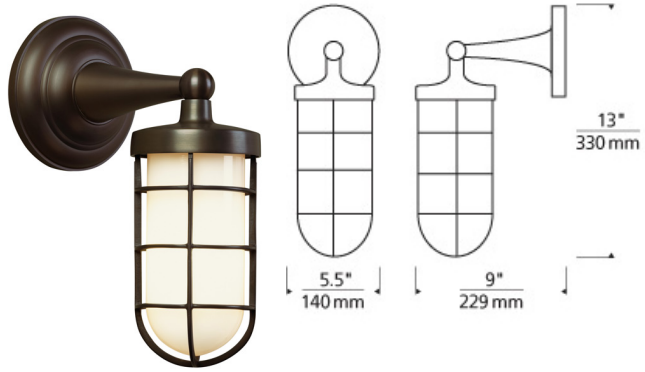

WALL COLLECTION

Admiral Simple Wall

DESCRIPTION

Nautical-inspired mariner light with white glass diffuser and classic cage detail. Incandescent includes 120 volt 100 watt or equivalent medium base A19 lamp; fluorescent includes 26 watt GX24Q-3 base, triple tube lamp and electronic ballast. Fluorescent may also be lamped with 32 watt GX24Q-3 base, triple tube lamp. Incandescent version dimmable with standard incandescent dimmer. Suitable for outdoor use.

INSTALLATION

This product can mount to either a 4" square electrical box with round plaster ring or an octagonal electrical box (not included).

WEIGHT

5lb / 2.27kg ±

white

antique bronze

polished nickel

ORDERING INFORMATION