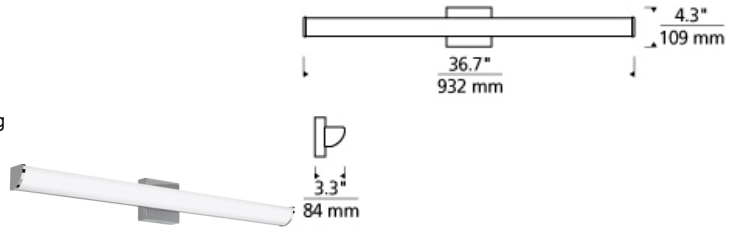

## Adera 36 Bath

### DESCRIPTION

The Adera LED bath light from Tech Lighting features a quarter rounded, wedge-shaped linear molded glass diffuser which directionally distributes the vanity light fixture's abundant warm LED light. In addition to each Adera bath light fixture being able to be mounted horizontally above a mirror, its angled light distribution makes it exceptionally function when mounted vertically flanking a mirror as a wall sconce light. Three length options allow this bath light to be adapted to powder room lighting as well as master bathroom lighting and each are fully dimmable for creating the desired ambiance. Includes 30 watt, 1200 delivered lumen, 2700K LED module. Mounts horizontally or vertically. ADA compliant. Dimmable with low-voltage electronic dimmer.

### INSTALLATION

This product can mount to either a 4" square electrical box with round plaster ring or an octagonal

### WEIGHT

3.4-3.4lb / 1.54-1.54kg ±

chrome

satin nickel