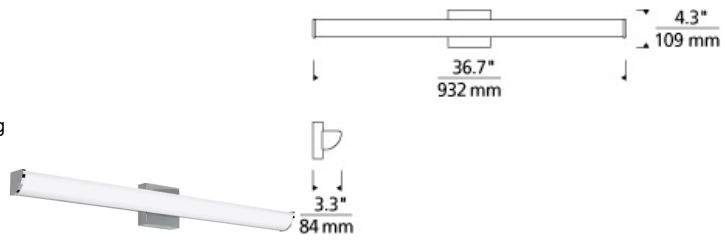

## Adera 36 Bath

### DESCRIPTION

The Adera LED bath light from Tech Lighting features a quarter rounded, wedge-shaped linear molded glass diffuser which directionally distributes the vanity light fixture's abundant warm LED light. In addition to each Adera bath light fixture being able to be mounted horizontally above a mirror, its angled light distribution makes it exceptionally function when mounted vertically flanking a mirror as a wall sconce light. Three length options allow this bath light to be adapted to powder room lighting as well as master bathroom lighting and each are fully dimmable for creating the desired ambiance. Includes 30 watt, 1200 delivered lumen, 2700K LED module. Mounts horizontally or vertically. ADA compliant. Dimmable with low-voltage electronic dimmer.

### INSTALLATION

This product can mount to either a 4" square electrical box with round plaster ring or an octagonal

### WEIGHT

3.4-3.4lb / 1.54-1.54kg ±

chrome

satin nickel