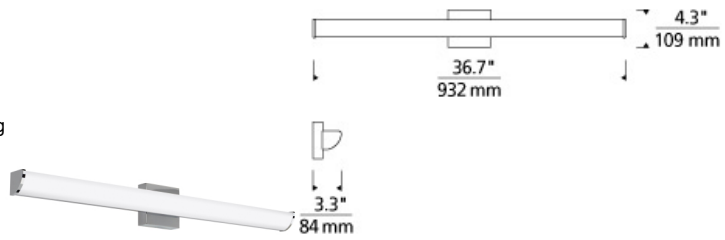

BATH COLLECTION

Adera 36 Bath

DESCRIPTION

The Adera LED bath light from Tech Lighting features a quarter rounded, wedge-shaped linear molded glass diffuser which directionally distributes the vanity light fixture's abundant warm LED light. In addition to each Adera bath light fixture being able to be mounted horizontally above a mirror, its angled light distribution makes it exceptionally function when mounted vertically flanking a mirror as a wall sconce light. Three length options allow this bath light to be adapted to powder room lighting as well as master bathroom lighting and each are fully dimmable for creating the desired ambiance. Includes 30 watt, 1200 delivered lumen, 2700K LED module. Mounts horizontally or vertically. ADA compliant. Dimmable with low-voltage electronic dimmer.

INSTALLATION

This product can mount to either a 4" square electrical box with round plaster ring or an octagonal

WEIGHT

3.4-3.4lb / 1.54-1.54kg ±

chrome

satin nickel

ORDERING INFORMATION

700BCADR	LENGTH (A)	FINISH	LAMP
36	36"	C CHROME S SATIN NICKEL	-LED927 LED 90 CRI 2700K 120V -LED927-277 LED 90 CRI 2700K 277V