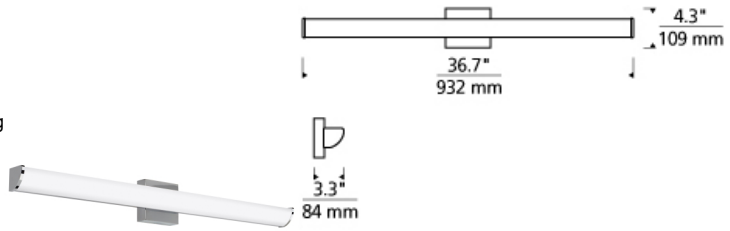

### DESCRIPTION

The Adera LED bath light from Tech Lighting features a quarter rounded, wedge-shaped linear molded glass diffuser which directionally distributes the vanity light fixture's abundant warm LED light. In addition to each Adera bath light fixture being able to be mounted horizontally above a mirror, its angled light distribution makes it exceptionally function when mounted vertically flanking a mirror as a wall sconce light. Three length options allow this bath light to be adapted to powder room lighting as well as master bathroom lighting and each are fully dimmable for creating the desired ambiance. Includes 30 watt, 1200 delivered lumen, 2700K LED module. Mounts horizontally or vertically. ADA compliant. Dimmable with low-voltage electronic dimmer.

### INSTALLATION

This product can mount to either a 4" square electrical box with round plaster ring or an octagonal

### WEIGHT

3-3.5lb / 1.36-1.59kg ±

chrome

satin nickel