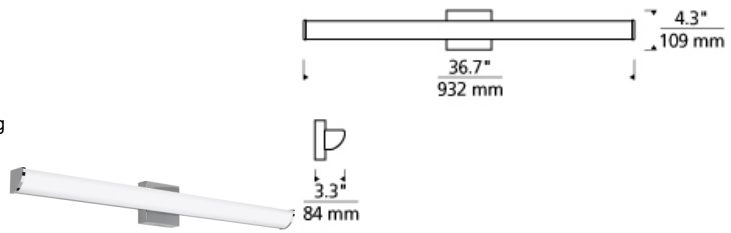

BATH COLLECTION

Adera 36 Bath

DESCRIPTION

The Adera LED bath light from Tech Lighting features a quarter rounded, wedge-shaped linear molded glass diffuser which directionally distributes the vanity light fixture's abundant warm LED light. In addition to each Adera bath light fixture being able to be mounted horizontally above a mirror, its angled light distribution makes it exceptionally function when mounted vertically flanking a mirror as a wall sconce light. Three length options allow this bath light to be adapted to powder room lighting as well as master bathroom lighting and each are fully dimmable for creating the desired ambiance. Includes 30 watt, 1200 delivered lumen, 2700K LED module. Mounts horizontally or vertically. ADA compliant. Dimmable with low-voltage electronic dimmer.

INSTALLATION

This product can mount to either a 4" square electrical box with round plaster ring or an octagonal

WEIGHT

3-3.5lb / 1.36-1.59kg ±

chrome

satin nickel

ORDERING INFORMATION

700BCADR	LENGTH (A)	FINISH	LAMP
36	36"	C CHROME S SATIN NICKEL	-LED927 LED 90 CRI 2700K 120V -LED927-277 LED 90 CRI 2700K 277V