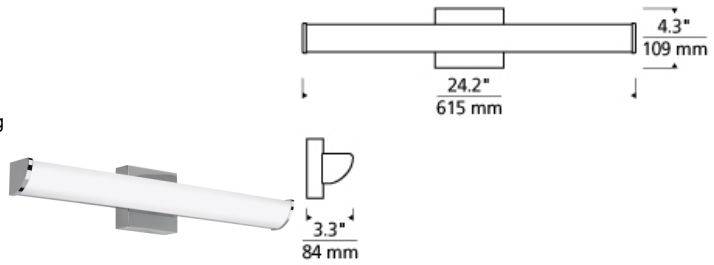

BATH COLLECTION

Adera 24 Bath LED ADA T20

DESCRIPTION

The Adera LED bath light from Tech Lighting features a quarter rounded, wedge-shaped linear molded glass diffuser which directionally distributes the vanity light fixture's abundant warm LED light. In addition to each Adera bath light fixture being able to be mounted horizontally above a mirror, its angled light distribution makes it exceptionally function when mounted vertically flanking a mirror as a wall sconce light. Three length options allow this bath light to be adapted to powder room lighting as well as master bathroom lighting and each are fully dimmable for creating the desired ambiance. Includes 20 watt, 800 delivered lumen, 2700K LED module. Mounts horizontally or vertically. ADA compliant. Dimmable with low-voltage electronic dimmer.

INSTALLATION

This product can mount to either a 4" square electrical box with round plaster ring or an octagonal

WEIGHT

2.3-2.3lb / 1.04-1.04kg ±

chrome

satin nickel

ORDERING INFORMATION

700BCADR	LENGTH (A)	FINISH	LAMP
	24 24"	C CHROME S SATIN NICKEL	-LED927 LED 90 CRI 2700K 120V -LED927-277 LED 90 CRI 2700K 277V