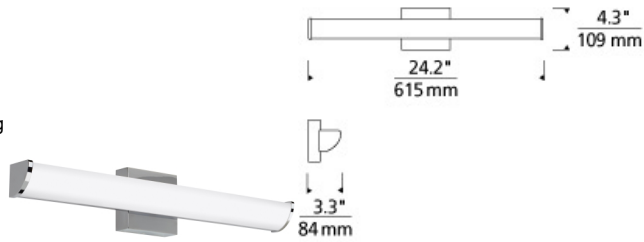

BATH COLLECTION

Adera 24 Bath

DESCRIPTION

The Adera LED bath light from Tech Lighting features a quarter rounded, wedge-shaped linear molded glass diffuser which directionally distributes the vanity light fixture's abundant warm LED light. In addition to each Adera bath light fixture being able to be mounted horizontally above a mirror, its angled light distribution makes it exceptionally function when mounted vertically flanking a mirror as a wall sconce light. Three length options allow this bath light to be adapted to powder room lighting as well as master bathroom lighting and each are fully dimmable for creating the desired ambiance. Includes 20 watt, 800 delivered lumen, 2700K LED module. Mounts horizontally or vertically. ADA compliant. Dimmable with low-voltage electronic dimmer.