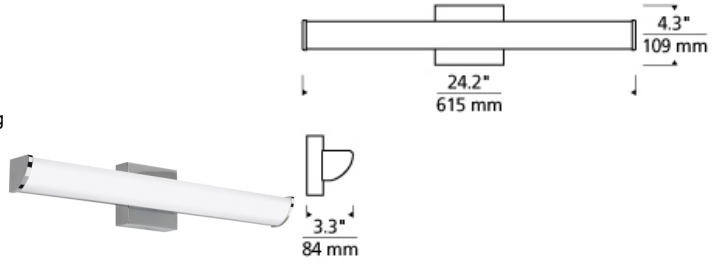

BATH COLLECTION

Adera 24 Bath

DESCRIPTION

The Adera LED bath light from Tech Lighting features a quarter rounded, wedge-shaped linear molded glass diffuser which directionally distributes the vanity light fixture's abundant warm LED light. In addition to each Adera bath light fixture being able to be mounted horizontally above a mirror, its angled light distribution makes it exceptionally function when mounted vertically flanking a mirror as a wall sconce light. Three length options allow this bath light to be adapted to powder room lighting as well as master bathroom lighting and each are fully dimmable for creating the desired ambiance. Includes 20 watt, 800 delivered lumen, 2700K LED module. Mounts horizontally or vertically. ADA compliant. Dimmable with low-voltage electronic dimmer.

INSTALLATION

This product can mount to either a 4" square electrical box with round plaster ring or an octagonal

WEIGHT

2.3-2.3lb / 1.04-1.04kg ±

chrome

satin nickel

ORDERING INFORMATION

700BCADR	LENGTH (A)	FINISH	LAMP
	24 24"	C CHROME S SATIN NICKEL	-LED927 LED 90 CRI 2700K 120V -LED927-277 LED 90 CRI 2700K 277V