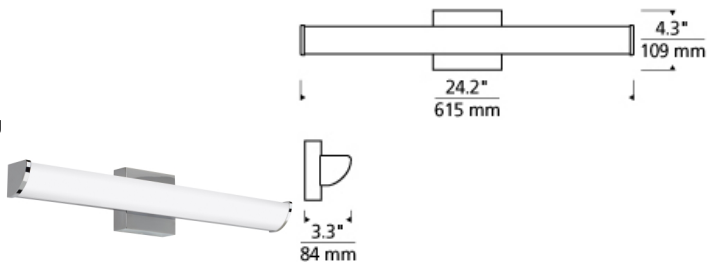

BATH COLLECTION

Adera 24 Bath LED ADA T20

DESCRIPTION

The Adera LED bath light from Tech Lighting features a quarter rounded, wedge-shaped linear molded glass diffuser which directionally distributes the vanity light fixture's abundant warm LED light. In addition to each Adera bath light fixture being able to be mounted horizontally above a mirror, its angled light distribution makes it exceptionally function when mounted vertically flanking a mirror as a wall sconce light. Three length options allow this bath light to be adapted to powder room lighting as well as master bathroom lighting and each are fully dimmable for creating the desired ambiance. Includes 20 watt, 800 delivered lumen, 2700K LED module. Mounts horizontally or vertically. ADA compliant. Dimmable with low-voltage electronic dimmer.

INSTALLATION

This product can mount to either a 4" square electrical box with round plaster ring or an octagonal

WEIGHT

2.3-2.3lb / 1.04-1.04kg ±

chrome

satin nickel

ORDERING INFORMATION

700BCADR	LENGTH (A)	FINISH	LAMP
	24 24"	C CHROME S SATIN NICKEL	-LED927 LED 90 CRI 2700K 120V -LED927-277 LED 90 CRI 2700K 277V