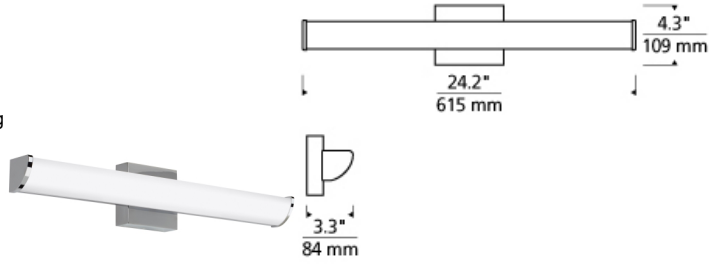

### DESCRIPTION

The Adera LED bath light from Tech Lighting features a quarter rounded, wedge-shaped linear molded glass diffuser which directionally distributes the vanity light fixture's abundant warm LED light. In addition to each Adera bath light fixture being able to be mounted horizontally above a mirror, its angled light distribution makes it exceptionally function when mounted vertically flanking a mirror as a wall sconce light. Three length options allow this bath light to be adapted to powder room lighting as well as master bathroom lighting and each are fully dimmable for creating the desired ambiance. Includes 20 watt, 800 delivered lumen, 2700K LED module. Mounts horizontally or vertically. ADA compliant. Dimmable with low-voltage electronic dimmer.

### INSTALLATION

This product can mount to either a 4" square electrical box with round plaster ring or an octagonal

### WEIGHT

2.3-2.3lb / 1.04-1.04kg ±

chrome

satin nickel