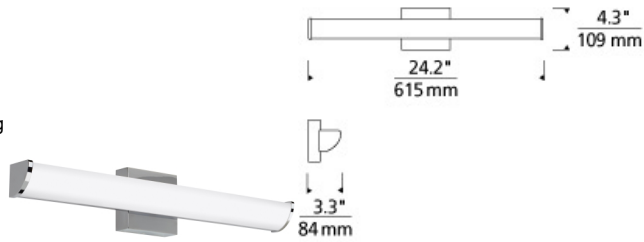

BATH COLLECTION

Adera 24 Bath

DESCRIPTION

The Adera LED bath light from Tech Lighting features a quarter rounded, wedge-shaped linear molded glass diffuser which directionally distributes the vanity light fixture's abundant warm LED light. In addition to each Adera bath light fixture being able to be mounted horizontally above a mirror, its angled light distribution makes it exceptionally function when mounted vertically flanking a mirror as a wall sconce light. Three length options allow this bath light to be adapted to powder room lighting as well as master bathroom lighting and each are fully dimmable for creating the desired ambiance. Includes 20 watt, 800 delivered lumen, 2700K LED module. Mounts horizontally or vertically. ADA compliant. Dimmable with low-voltage electronic dimmer.

INSTALLATION

This product can mount to either a 4" square electrical box with round plaster ring or an octagonal

WEIGHT

2.3-2.3lb / 1.04-1.04kg ±

chrome

satin nickel

ORDERING INFORMATION

700BCADR	LENGTH (A)	FINISH	LAMP
	24 24"	C CHROME S SATIN NICKEL	-LED927 LED 90 CRI 2700K 120V -LED927-277 LED 90 CRI 2700K 277V