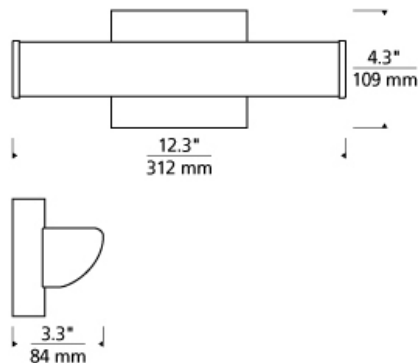

BATH COLLECTION

Adera 13 Wall/Bath LED ADA T20

DESCRIPTION

The Adera LED bath light from Tech Lighting features a quarter rounded, wedge-shaped linear molded glass diffuser which directionally distributes the vanity light fixture's abundant warm LED light. In addition to each Adera bath light fixture being able to be mounted horizontally above a mirror, its angled light distribution makes it exceptionally function when mounted vertically flanking a mirror as a wall sconce light. Three length options allow this bath light to be adapted to powder room lighting as well as master bathroom lighting and each are fully dimmable for creating the desired ambiance. Includes 10 watt, 400 delivered lumen, 2700K LED module. Mounts horizontally or vertically. ADA compliant. Dimmable with low-voltage electronic dimmer.

INSTALLATION

This product can mount to either a 4" square electrical box with round plaster ring or an octagonal

WEIGHT

2-2.5lb / 0.91-1.13kg ±

chrome

satin nickel

ORDERING INFORMATION

700BCADR LENGTH (A)	FINISH	LAMP
13 13"	C CHROME S SATIN NICKEL	-LED927 LED 90 CRI 2700K 120V -LED927-277 LED 90 CRI 2700K 277V