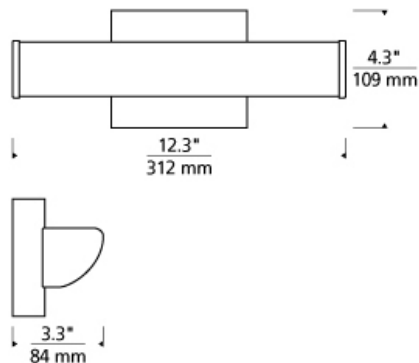

### DESCRIPTION

The Adera LED bath light from Tech Lighting features a quarter rounded, wedge-shaped linear molded glass diffuser which directionally distributes the vanity light fixture's abundant warm LED light. In addition to each Adera bath light fixture being able to be mounted horizontally above a mirror, its angled light distribution makes it exceptionally function when mounted vertically flanking a mirror as a wall sconce light. Three length options allow this bath light to be adapted to powder room lighting as well as master bathroom lighting and each are fully dimmable for creating the desired ambiance. Includes 10 watt, 400 delivered lumen, 2700K LED module. Mounts horizontally or vertically. ADA compliant. Dimmable with low-voltage electronic dimmer.

### INSTALLATION

This product can mount to either a 4" square electrical box with round plaster ring or an octagonal

### WEIGHT

2-2.5lb / 0.91-1.13kg ±

chrome

satin nickel

### ORDERING INFORMATION

| 700BCADR | LENGTH (A) | FINISH                     | LAMP   |
|----------|------------|----------------------------|--|
| 13       | 13"        | C CHROME<br>S SATIN NICKEL | -LED927 LED 90 CRI 2700K 120V<br>-LED927-277 LED 90 CRI 2700K 277V |