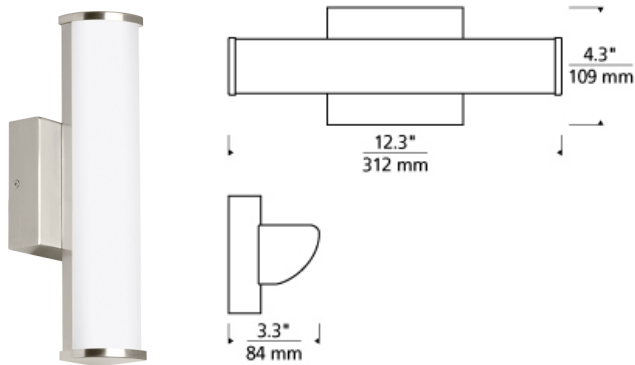

### DESCRIPTION

The Adera LED bath light from Tech Lighting features a quarter rounded, wedge-shaped linear molded glass diffuser which directionally distributes the vanity light fixture's abundant warm LED light. In addition to each Adera bath light fixture being able to be mounted horizontally above a mirror, its angled light distribution makes it exceptionally function when mounted vertically flanking a mirror as a wall sconce light. Three length options allow this bath light to be adapted to powder room lighting as well as master bathroom lighting and each are fully dimmable for creating the desired ambiance. Includes 10 watt, 400 delivered lumen, 2700K LED module. Mounts horizontally or vertically. ADA compliant. Dimmable with low-voltage electronic dimmer.

### INSTALLATION

This product can mount to either a 4" square electrical box with round plaster ring or an octagonal

### WEIGHT

2-2.5lb / 0.91-1.13kg ±

chrome      satin nickel