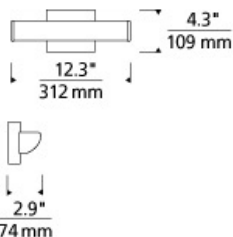

BATH COLLECTION

Adera 13 Wall/Bath

DESCRIPTION

The Adera LED bath light from Tech Lighting features a quarter rounded, wedge-shaped linear molded glass diffuser which directionally distributes the vanity light fixture's abundant warm LED light. In addition to each Adera bath light fixture being able to be mounted horizontally above a mirror, its angled light distribution makes it exceptionally function when mounted vertically flanking a mirror as a wall sconce light. Three length options allow this bath light to be adapted to powder room lighting as well as master bathroom lighting and each are fully dimmable for creating the desired ambiance. Includes 10 watt, 400 delivered lumen, 2700K LED module. Mounts horizontally or vertically. ADA compliant. Dimmable with low-voltage electronic dimmer.

INSTALLATION

This product can mount to either a 4" square electrical box with round plaster ring or an octagonal

WEIGHT

2.2-2.2lb / 1-1kg ±

chrome

satin nickel

ORDERING INFORMATION

700BCADR	LENGTH (A)	FINISH	LAMP
	13 13"	C CHROME S SATIN NICKEL	-LED927 LED 90 CRI 2700K 120V -LED927-277 LED 90 CRI 2700K 277V