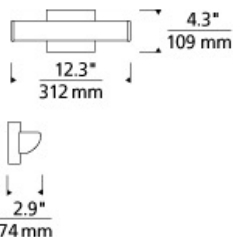

### DESCRIPTION

The Adera LED bath light from Tech Lighting features a quarter rounded, wedge-shaped linear molded glass diffuser which directionally distributes the vanity light fixture's abundant warm LED light. In addition to each Adera bath light fixture being able to be mounted horizontally above a mirror, its angled light distribution makes it exceptionally function when mounted vertically flanking a mirror as a wall sconce light. Three length options allow this bath light to be adapted to powder room lighting as well as master bathroom lighting and each are fully dimmable for creating the desired ambiance. Includes 10 watt, 400 delivered lumen, 2700K LED module. Mounts horizontally or vertically. ADA compliant. Dimmable with low-voltage electronic dimmer.

### INSTALLATION

This product can mount to either a 4" square electrical box with round plaster ring or an octagonal

### WEIGHT

2.2-2.2lb / 1-1kg ±

chrome

satin nickel

### ORDERING INFORMATION

700BCADR	LENGTH (A)	FINISH	LAMP
	13 13"	C CHROME S SATIN NICKEL	-LED927 LED 90 CRI 2700K 120V -LED927-277 LED 90 CRI 2700K 277V

Tech Lighting, L.L.C.

700BC ADR \_\_\_\_\_

FIXTURE TYPE: \_\_\_\_\_