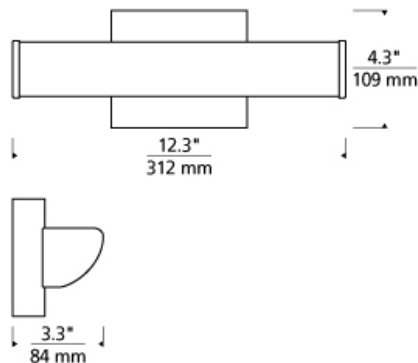

BATH COLLECTION

Adera 13 Wall/Bath LED ADA T20

DESCRIPTION

The Adera LED bath light from Tech Lighting features a quarter rounded, wedge-shaped linear molded glass diffuser which directionally distributes the vanity light fixture's abundant warm LED light. In addition to each Adera bath light fixture being able to be mounted horizontally above a mirror, its angled light distribution makes it exceptionally function when mounted vertically flanking a mirror as a wall sconce light. Three length options allow this bath light to be adapted to powder room lighting as well as master bathroom lighting and each are fully dimmable for creating the desired ambiance. Includes 10 watt, 400 delivered lumen, 2700K LED module. Mounts horizontally or vertically. ADA compliant. Dimmable with low-voltage electronic dimmer.

INSTALLATION

This product can mount to either a 4" square electrical box with round plaster ring or an octagonal

WEIGHT

2-2.5lb / 0.91-1.13kg ±

chrome

satin nickel

ORDERING INFORMATION

700BCADR	LENGTH (A)	FINISH	LAMP
13	13"	C CHROME S SATIN NICKEL	-LED927 LED 90 CRI 2700K 120V -LED927-277 LED 90 CRI 2700K 277V