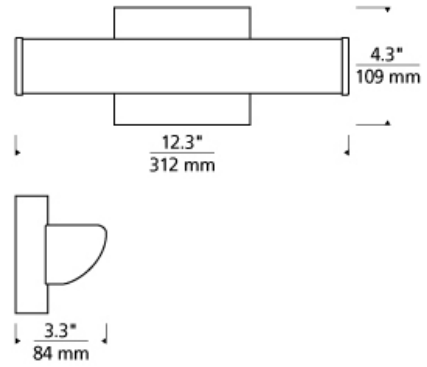

BATH COLLECTION

Adera 13 Wall/Bath

DESCRIPTION

The Adera LED bath light from Tech Lighting features a quarter rounded, wedge-shaped linear molded glass diffuser which directionally distributes the vanity light fixture's abundant warm LED light. In addition to each Adera bath light fixture being able to be mounted horizontally above a mirror, its angled light distribution makes it exceptionally function when mounted vertically flanking a mirror as a wall sconce light. Three length options allow this bath light to be adapted to powder room lighting as well as master bathroom lighting and each are fully dimmable for creating the desired ambiance. Includes 10 watt, 400 delivered lumen, 2700K LED module. Mounts horizontally or vertically. ADA compliant. Dimmable with low-voltage electronic dimmer.

INSTALLATION

This product can mount to either a 4" square electrical box with round plaster ring or an octagonal

WEIGHT

2-2.5lb / 0.91-1.13kg ±

chrome

satin nickel

ORDERING INFORMATION

700BCADR	LENGTH (A)	FINISH	LAMP
13	13"	C CHROME S SATIN NICKEL	-LED927 LED 90 CRI 2700K 120V -LED927-277 LED 90 CRI 2700K 277V