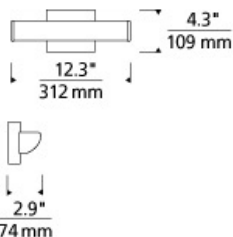

BATH COLLECTION

Adera 13 Wall/Bath

DESCRIPTION

The Adera LED bath light from Tech Lighting features a quarter rounded, wedge-shaped linear molded glass diffuser which directionally distributes the vanity light fixture's abundant warm LED light. In addition to each Adera bath light fixture being able to be mounted horizontally above a mirror, its angled light distribution makes it exceptionally function when mounted vertically flanking a mirror as a wall sconce light. Three length options allow this bath light to be adapted to powder room lighting as well as master bathroom lighting and each are fully dimmable for creating the desired ambiance. Includes 10 watt, 400 delivered lumen, 2700K LED module. Mounts horizontally or vertically. ADA compliant. Dimmable with low-voltage electronic dimmer.

INSTALLATION

This product can mount to either a 4" square electrical box with round plaster ring or an octagonal

WEIGHT

2.2-2.2lb / 1-1kg ±

ORDERING INFORMATION

700BCADR	LENGTH (A)	FINISH	LAMP
	13 13"	C CHROME S SATIN NICKEL	-LED927 LED 90 CRI 2700K 120V -LED927-277 LED 90 CRI 2700K 277V

TECH LIGHTING®

7400 Linder Avenue
Skokie, Illinois 60077

T 847.410.4400
F 847.410.4500

Tech Lighting, L.L.C.

700BC ADR _____

FIXTURE TYPE: _____

JOB NAME: _____

NOTES: _____

_____

_____

©2017 Tech Lighting, L.L.C. All Rights Reserved. The "Tech Lighting" graphic is a registered trademark of Tech Lighting, L.L.C. Tech Lighting reserves the right to change specifications for product improvements without notification.