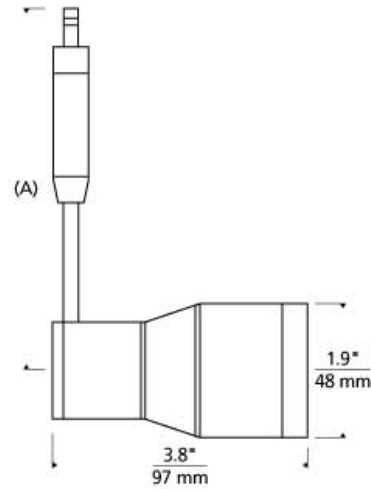

Ace Head LED T20

DESCRIPTION

The Ace Task Head light by Tech Lighting is simply efficient featuring a classic adjustable spot head design with variable stem lengths and beam spread choices. The Ace is available in three current trend options, Satin Nickel, Aged Brass and Bronze each finish option further enhances the Ace Task Head. This practical and efficient task head scales at 3.5" in length and 1.8" in width making it ideal for residential and commercial lighting spaces. Combine the Ace Task Head with our complementary MonoRail system for even greater design customization in your unique space. The Ace comes with your choice of two integrated LED lamp options, both lamps are fully dimmable to create the desired ambiance in your any space. Ships with 7 watt, 486 delivered lumen, 2700K or 3000K, field replaceable LED module / Dimmable with Low-Voltage electronic or magnetic dimmer (base on transformer). Mounts to FreeJack, Monopoint, Monorail or Two-Circuit MonoRail only. Ace head can pivot 90° (horizontal to straight down). Integrated lens holder accommodates up to (2) lenses and louvers (sold separately).

WEIGHT

0.5-1.2lb / 0.23-0.54kg ±

aged brass

antique bronze

satin nickel

ORDERING INFORMATION

700	SYSTEM	ACE	CRI	COLOR TEMP	BEAM SPREAD	LENGTH (A)	FINISH	LAMP					
FJ	FREEJACK		9	90 CRI	27	2700K	40	40°	5	5"	R	AGED BRASS	LED
MP	MONOPOINT				30	3000K			8	8"	Z	ANTIQU BRONZE	
MO	MONORAIL								14	14"	S	SATIN NICKEL	
MO2	TWO-CIRCUIT MONORAIL												