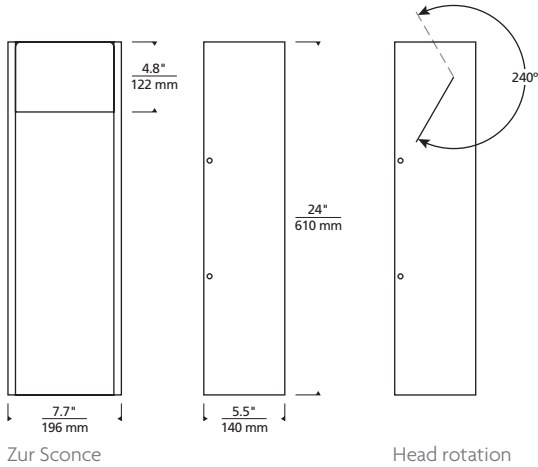

ZUR 24 WALL SCONCE

PHOTOMETRICS*

*For latest photometrics, please visit www.techlighting.com/OUTDOOR

ZUR 24 WALL

Total Lumen Output:	1400
Total Power:	20
Luminaire Efficacy:	70
Color Temp:	3000K
CRI:	90+
BUG Rating:	N/A

PROJECT INFO

FIXTURE TYPE & QUANTITY

JOB NAME & INFO

NOTES

GENERATION BRANDS

7400 Linder Avenue, Skokie, Illinois 60077

T 847.410.4400 F 847.410.4500

© 2018 Tech Lighting, L.L.C. All rights reserved. The "Tech Lighting" graphic is a registered trademark of Tech Lighting, L.L.C. Tech Lighting reserves the right to change specifications for product improvements without notification.