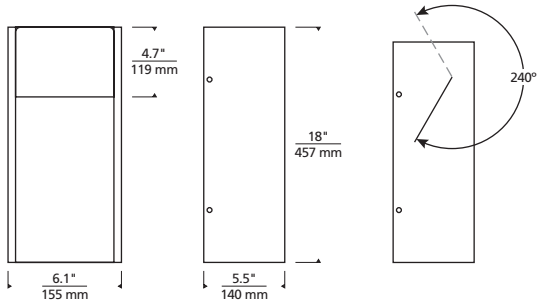

ZUR 18 WALL
shown in black

ZUR 18 WALL
shown in bronze

* Visit techlighting.com for specific warranty limitations and details.

ORDERING INFORMATION

7000WZUR	CRI/CCT	LENGTH	FINISH	VOLTAGE	DISTRIBUTION	OPTIONS
927	90 CRI, 2700K	18 18"	Z BRONZE	UNV 120V-277V	A ADJUSTABLE	NONE
930	90 CRI, 3000K		B BLACK			PC BUTTON PHOTOCONTROL
940	90 CRI, 4000K					LF IN-LINE FUSE

ZUR 18 WALL SCNCE

Zur Scence

Head rotation

PHOTOMETRICS*

*For latest photometrics, please visit www.techlighting.com/OUTDOOR

ZUR 18 WALL - 45°

Total Lumen Output: 1613
 Total Power: 20.4
 Luminaire Efficacy: 79
 Color Temp: 3000K
 CRI: 90+
 BUG Rating: B0-U1-G1