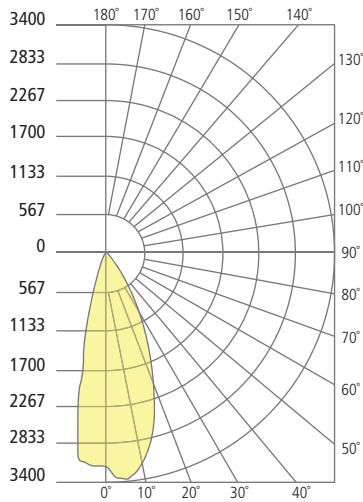

ZUR 18 WALL SCNCE

Zur Scence

Head rotation

PHOTOMETRICS*

*For latest photometrics, please visit www.techlighting.com/OUTDOOR

ZUR 18 WALL - 45°

Total Lumen Output: 1613
 Total Power: 20.4
 Luminaire Efficacy: 79
 Color Temp: 3000K
 CRI: 90+
 BUG Rating: B0-U1-G1

ZUR 18 WALL - 0°

Total Lumen Output: 910
 Total Power: 20.4
 Luminaire Efficacy: 79
 Color Temp: 3000K
 CRI: 90+
 BUG Rating: B1-U0-G0

PROJECT INFO

FIXTURE TYPE & QUANTITY

JOB NAME & INFO

NOTES

GENERATION BRANDS
 7400 Linder Avenue, Skokie, Illinois 60077
 T 847.410.4400 F 847.410.4500