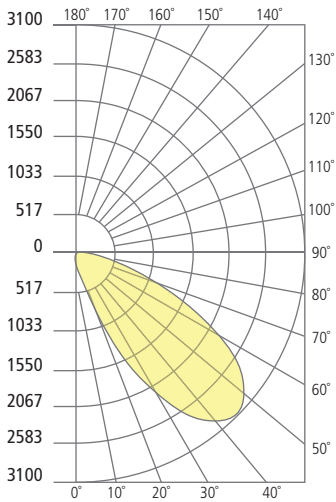

ZUR 18 WALL SCNCE

Zur Scence

Head rotation

PHOTOMETRICS*

*For latest photometrics, please visit www.techlighting.com/OUTDOOR

ZUR 18 WALL - 45°

Total Lumen Output: 1613
 Total Power: 20.4
 Luminaire Efficacy: 79
 Color Temp: 3000K
 CRI: 90+
 BUG Rating: B0-U1-G1

ZUR 18 WALL - 0°

Total Lumen Output: 910
 Total Power: 20.4
 Luminaire Efficacy: 79
 Color Temp: 3000K
 CRI: 90+
 BUG Rating: B1-U0-G0

PROJECT INFO

FIXTURE TYPE & QUANTITY

JOB NAME & INFO

NOTES

GENERATION BRANDS
 7400 Linder Avenue, Skokie, Illinois 60077
 T 847.410.4400 F 847.410.4500