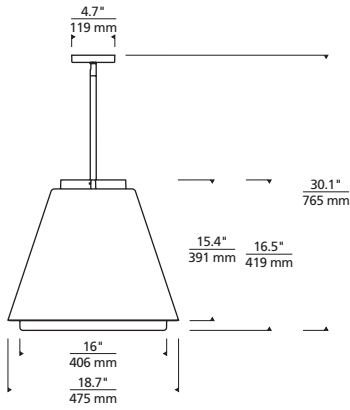

SPECIFICATIONS

DELIVERED LUMENS	2800
WATTS	35
VOLTAGE	Universal 120-277V
DIMMING	0-10, ELV, TRIAC
LIGHT DISTRIBUTION	Symmetric
MOUNTING OPTIONS	Ceiling
ADJUSTABILITY	Adjustable stem length (3", 6" and 12"). Integrated ball joint that accommodates sloped ceiling up to 45°.
CCT	2700K, 3000K or 4000K
CRI	90+
COLOR BINNING	3 Step
BUG RATING	N/A
DARK SKY	Non-compliant
WET LISTED	IP65
GENERAL LISTING	ETL
CALIFORNIA TITLE 24	Can be used to comply with CEC 2016 Title 24 Part 6 for outdoor use. Registration with CEC Appliance Database not required.
START TEMP	-30°C
FIELD SERVICEABLE LED	Yes
CONSTRUCTION	Aluminum
HARDWARE	Stainless Steel
FINISH	Marine Grade Powder Coat
LED LIFETIME	L70; 70,000 Hours
WARRANTY*	5 Years

* Visit techlighting.com for specific warranty limitations and details.

BOWMAN 18 PENDANT
shown in charcoal

BOWMAN 18 PENDANT
shown in bronze

ORDERING INFORMATION

7000PBOW	CRI / CCT	WIDTH	FINISH	VOLTAGE
927	90 CRI, 2700K	18 18"	Z BRONZE	UNV 120V-277V
930	90 CRI, 3000K		H CHARCOAL	
940	90 CRI, 4000K		B BLACK	

RIGID STEM ONLY (ADJUSTABLE 3", 6" AND 12" LENGTHS)

BOWMAN 18 OUTDOOR PENDANT

Bowman Pendant

PHOTOMETRICS*

*For latest photometrics, please visit www.techlighting.com/OUTDOOR

BOWMAN 18 PENDANT

Total Lumen Output:	2800
Total Power:	35
Luminaire Efficacy:	80
Color Temp:	2700K, 3000K or 4000K
CRI:	90+
BUG Rating:	N/A