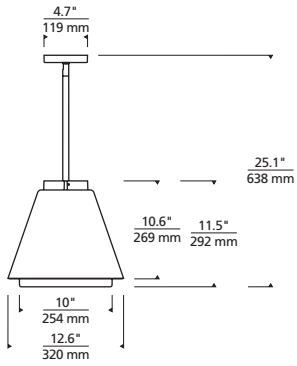

SPECIFICATIONS

DELIVERED LUMENS	1800
WATTS	20
VOLTAGE	Universal 120-277V
DIMMING	0-10, ELV, TRIAC
LIGHT DISTRIBUTION	Symmetric
MOUNTING OPTIONS	Ceiling
ADJUSTABILITY	Adjustable stem length (3", 6" and 12"). Integrated ball joint that accommodates sloped ceiling up to 45°.
CCT	2700K, 3000K or 4000K
CRI	90+
COLOR BINNING	3 Step
BUG RATING	N/A
DARK SKY	Non-compliant
WET LISTED	IP65
GENERAL LISTING	ETL
CALIFORNIA TITLE 24	Can be used to comply with CEC 2016 Title 24 Part 6 for outdoor use. Registration with CEC Appliance Database not required.
START TEMP	-30°C
FIELD SERVICEABLE LED	Yes
CONSTRUCTION	Aluminum
HARDWARE	Stainless Steel
FINISH	Marine Grade Powder Coat
LED LIFETIME	L70; 70,000 Hours
WARRANTY*	5 Years

* Visit techlighting.com for specific warranty limitations and details.

BOWMAN 12 PENDANT
shown in charcoal

BOWMAN 12 PENDANT
shown in bronze

ORDERING INFORMATION

7000PBOW	CRI / CCT	WIDTH	FINISH	VOLTAGE
	927 90 CRI, 2700K	12 12"	Z BRONZE	UNV 120V-277V
	930 90 CRI, 3000K		H CHARCOAL	
	940 90 CRI, 4000K		B BLACK	

RIGID STEM ONLY (ADJUSTABLE 3", 6" AND 12" LENGTHS)

BOWMAN 12 OUTDOOR PENDANT

Bowman Pendant

PHOTOMETRICS*

*For latest photometrics, please visit www.techlighting.com/OUTDOOR

BOWMAN 12 PENDANT

Total Lumen Output:	1800
Total Power:	20
Luminaire Efficacy:	90
Color Temp:	2700K, 3000K or 4000K
CRI:	90+
BUG Rating:	N/A