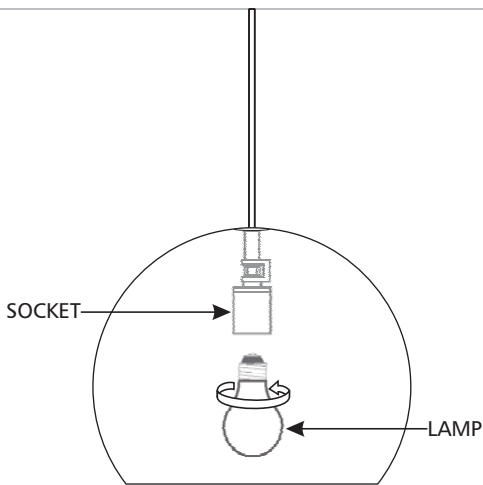

### GENERAL PRODUCT INFORMATION:

This product is suitable for dry locations only.

This product can be dimmed with a LED or TRIAC dimmer.  
Consult lamp manufacturer for additional information.

### Install the Lamp

1A

**CAUTION:** To reduce the risk of a burn or electric shock during relamping, disconnect the power to the fixture.

Refer to fixture marking for lamp information.

**SAVE THESE INSTRUCTIONS!**