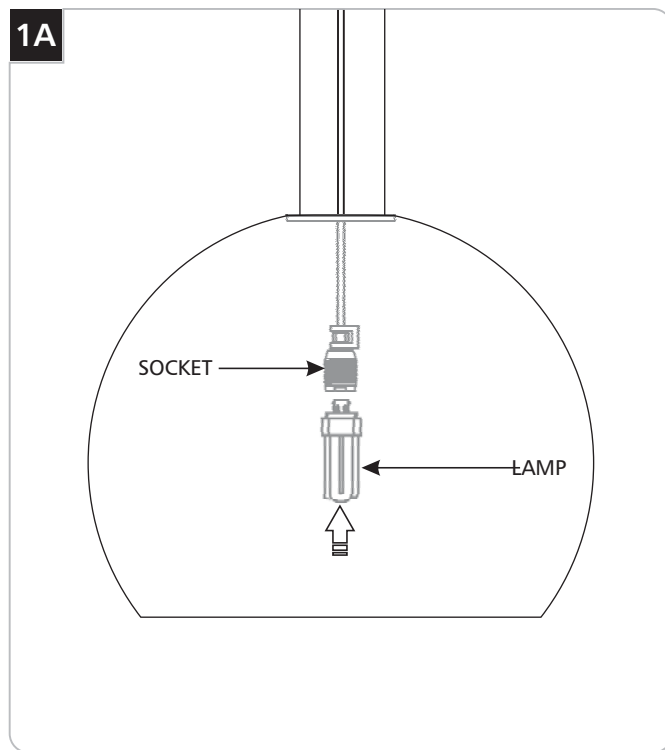

Cleo Grande Pendant (Compact Fluorescent)

700TDCLOGP_-CF_ 1.0

PENDANTS

GENERAL PRODUCT INFORMATION:

This product is suitable for dry locations only.

Install the Lamp

SAVE THESE INSTRUCTIONS!

CAUTION: To reduce the risk of a burn or electric shock during relamping, disconnect the power to the fixture.

Use **MAX 32 Watt** GX24Q-3 Base Triple Tube Compact Fluorescent Lamp.

- 1** While holding the socket assembly, push the lamp base completely into the socket.

7400 Linder Ave, Skokie, IL 60077
847.410.4400