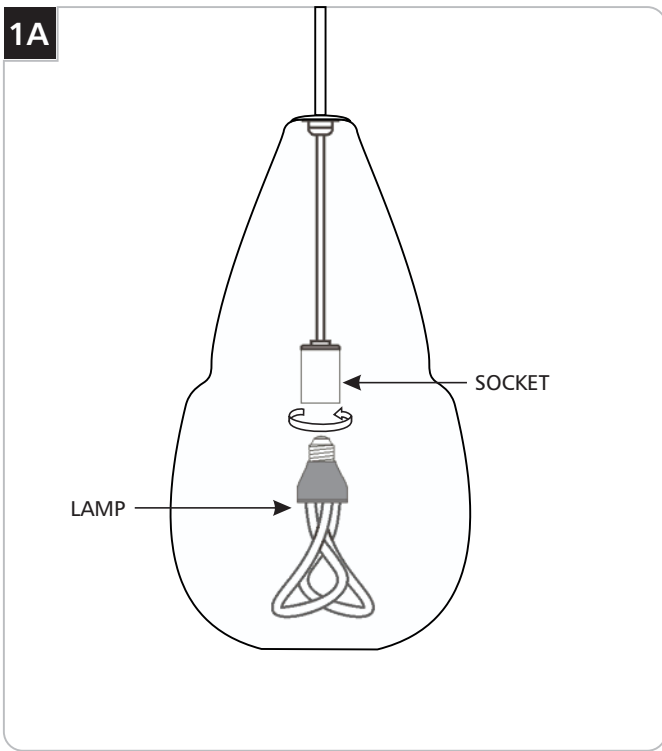

Capsian Grande Pendant (Compact Fluorescent)

700TDCPSGP_-CF 1.0

PENDANTS

GENERAL PRODUCT INFORMATION:

This product is suitable for damp locations.

This product can be dimmed with a standard incandescent dimmer.

Installing the Lamp

SAVE THESE INSTRUCTIONS!

CAUTION: To reduce the risk of a burn or electric shock during re-lamping, disconnect the power to the fixture.

Use **MAX 120 volt, 11 Watt** type A19 medium base Plumen lamp.