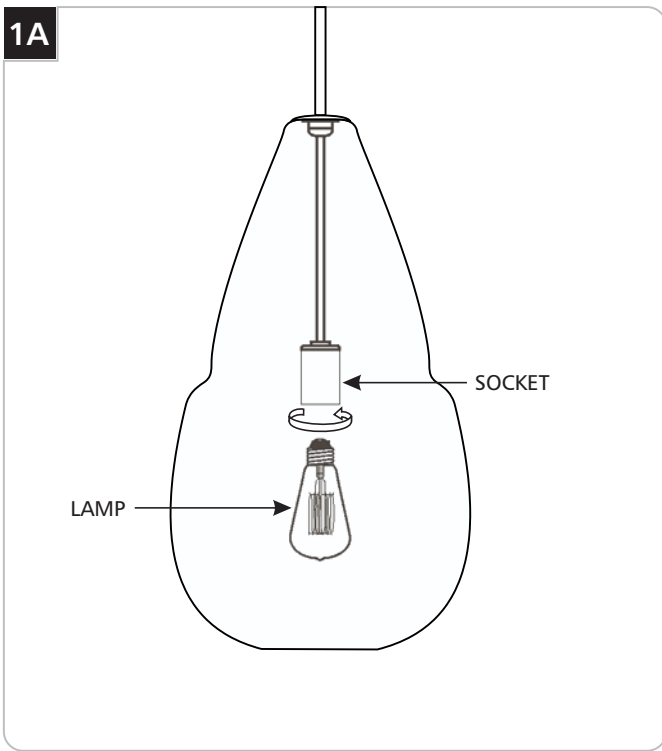

PENDANTS

GENERAL PRODUCT INFORMATION:

This product is suitable for damp locations.

This product can be dimmed with a standard incandescent dimmer.

Installing the Lamp

CAUTION: To reduce the risk of a burn or electric shock during relamping, disconnect the power to the fixture.

Use **MAX 60 Watt** S-21 Squirrel Cage type A19 medium base lamps or other style **60 Watt** type A19 medium base lamps.

- 1** Screw the lamp into the socket.

SAVE THESE INSTRUCTIONS!

7400 Linder Ave, Skokie, IL 60077
847.410.4400